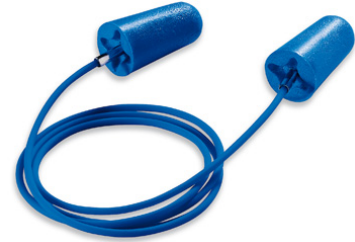

Product Data Sheet disposable earplugs uvex x-fit detec

UVEX ARBEITSSCHUTZ GmbH, Würzburger Str. 181-189, D-90766 Fürth

Product characteristics:

- Ergonomically shaped, detectable disposable earplug
- Bright blue colour makes it easier to see in production areas
- x-grip for easy insertion and removal
- Best suited for use in very loud environments
- Sealed surface, preventing foreign bodies from penetrating
- Excellent voice recognition
- Soft foam offers real comfort, even when worn for extended periods

Material: earplugs: PU-foam
cord: PVC

Cord length: 700 mm

Attenuation Data:

Frequency (Hz)	63	125	250	500	1000	2000	4000	8000
Mean (dB)	35,3	38,4	39,3	40,8	38,9	37,8	45,9	45,1
Standard deviation (dB)	4,2	6,3	5,3	5,5	5,5	4,3	3,9	4,6
APV	31,0	32,2	34,0	35,3	33,3	33,5	42,1	40,5
SNR (dB)	37				SNRm (dB)	40,0	SNRs (dB)	2,8
H (dB)	36				Hm (dB)	39,1	Hs (dB)	3,1
M (dB)	35				Mm (dB)	38,1	Ms (dB)	3,2
L (dB)	34				Lm (dB)	38,0	Ls (dB)	3,6

Version/Colour:

Article-No.	Colour/Version	Retail unit
2112.011	blue, with cord, detectable	100 Pairs, bagged in pairs

Standard: EN 352-2

Additional requirement: S,V,W,E₁

Wearing time: maximum 1 working day