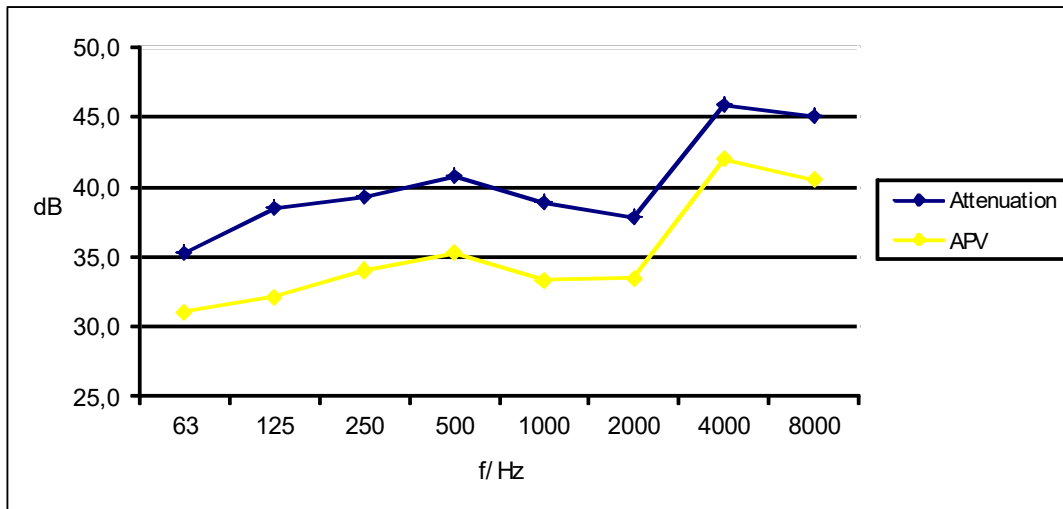

Product Data Sheet disposable earplugs uvex x-fit detec

UVEX ARBEITSSCHUTZ GmbH, Würzburger Str. 181-189, D-90766 Fürth

Product characteristics:

- Ergonomically shaped, detectable disposable earplug
- Bright blue colour makes it easier to see in production areas
- x-grip for easy insertion and removal
- Best suited for use in very loud environments
- Sealed surface, preventing foreign bodies from penetrating
- Excellent voice recognition
- Soft foam offers real comfort, even when worn for extended periods

Material: earplugs: PU-foam
cord: PVC

Cord length: 700 mm

Attenuation Data:

Frequency (Hz)	63	125	250	500	1000	2000	4000	8000
Mean (dB)	35,3	38,4	39,3	40,8	38,9	37,8	45,9	45,1
Standard deviation (dB)	4,2	6,3	5,3	5,5	5,5	4,3	3,9	4,6
APV	31,0	32,2	34,0	35,3	33,3	33,5	42,1	40,5
SNR (dB)	37				SNRm (dB)	40,0	SNRs (dB)	2,8
H (dB)	36				Hm (dB)	39,1	Hs (dB)	3,1
M (dB)	35				Mm (dB)	38,1	Ms (dB)	3,2
L (dB)	34				Lm (dB)	38,0	Ls (dB)	3,6

Version/Colour:

Article-No.	Colour/Version	Retail unit
2112.011	blue, with cord, detectable	100 Pairs, bagged in pairs

Standard: EN 352-2

Additional requirement: S,V,W,E₁

Wearing time: maximum 1 working day